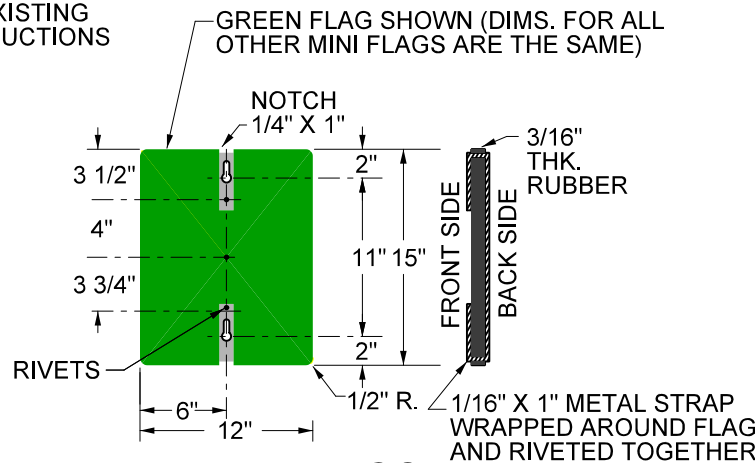

SIGN	COLOR	24" X 24" FLAG	12" X 15" FLAG**
YELLOW-RED FLAG	YELLOW & RED	393-4071	393-7797
YELLOW FLAG	SOLID YELLOW W/ BLACK BORDER	393-0773	393-0774
GREEN FLAG	SOLID GREEN	393-1545	393-1543
RED FLAG	SOLID RED	393-6106	393-6107

\*\*MUST USE 1/2" X 2" STEEL BAR FOR MOUNTING MINI FLAGS

FLAG MOUNTING NOTE:  
 FLAGS MAY BE SECURED TO ANY PROVED STAFF OR EXISTING  
 SIGN POST CONSISTENT WITH FLAG PLACEMENT INSTRUCTIONS  
 OUTLINED ON STD DWG 0532.

SIGN POST	ITEM NO.
SELF DRIVING	393-7798
RAIL MOUNTED	393-7799
1/2" X 2" X 48" STEEL BAR**	393-7790
TELESCOPING HINGED	393-7825
GALVANIZED POST	SEE DWG 0599
GALVANIZED POST HOLDER*	393-7807

\*HOLDER TO BE USED TO SUPPORT GALVANIZED  
 POST WHERE GROUND CONDITIONS REQUIRE.

### MINI FLAGS

ONLY USE FOR TRACK CENTERS  
 13' - 15' PER STD DWG 0532

3/4" WIDE BLACK BORDER ON MINI  
 FLAG 1 1/4" WIDE BLACK BORDER  
 ON STANDARD FLAG

1/4" TYP.  
 OFFSET