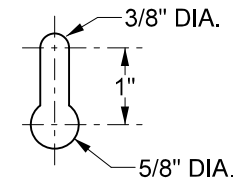

SIGN	COLOR	24" X 24" FLAG	12" X 15" FLAG**
YELLOW-RED FLAG	YELLOW & RED	393-4071	393-7797
YELLOW FLAG	SOLID YELLOW W/ BLACK BORDER	393-0773	393-0774
GREEN FLAG	SOLID GREEN	393-1545	393-1543
RED FLAG	SOLID RED	393-6106	393-6107

**MUST USE 1/2" X 2" STEEL BAR FOR MOUNTING MINI FLAGS

FLAG MOUNTING NOTE:
FLAGS MAY BE SECURED TO ANY PROVED STAFF OR EXISTING
SIGN POST CONSISTENT WITH FLAG PLACEMENT INSTRUCTIONS
OUTLINED ON STD DWG 0532.

SIGN POST	ITEM NO.
SELF DRIVING	393-7798
RAIL MOUNTED	393-7799
1/2" X 2" X 48" STEEL BAR**	393-7790
TELESCOPING HINGED	393-7825
GALVANIZED POST	SEE DWG 0599
GALVANIZED POST HOLDER*	393-7807

*HOLDER TO BE USED TO SUPPORT GALVANIZED
POST WHERE GROUND CONDITIONS REQUIRE.

**TO BE USED FOR MINI FLAGS AS
WELL AS STANDARD FLAGS